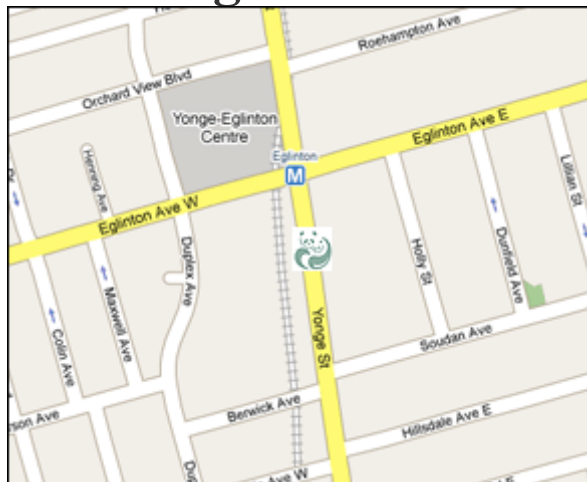

Parking Information

Free Parking

Soudan Ave. (east of Holly St.)

- 1 HR parking: M-F 9-4
- **NO parking:** M-F 7-9am & 4-6pm
- Park any time: M-F after 6pm or all day SAT & SUN

Berwick Ave.

- 1 HR parking: M-F 10-6
- **NO parking:** M-F 8-10am
- Park any time: M-F after 6pm or all day SAT & SUN

Duplex Ave. (south of Anderson Ave.)

- 1 HR parking: M-F 9-4
- **NO parking:** M-F 7-9am & 4-6pm
- Park any time: M-F after 6pm or all day SAT & SUN

Pay Parking

Yonge St. - Underground parking *ELEVATOR ACCESS*

- Just north of Soudan Ave., east side

Metered parking

- North of Eglinton Ave., west side
- South of Berwick Ave., east & west side

Dunfield Ave. - Metered parking

Holly Street - Green P parking garage

****All parking within a 5 minute walk to Pande Family Wellness Centre**